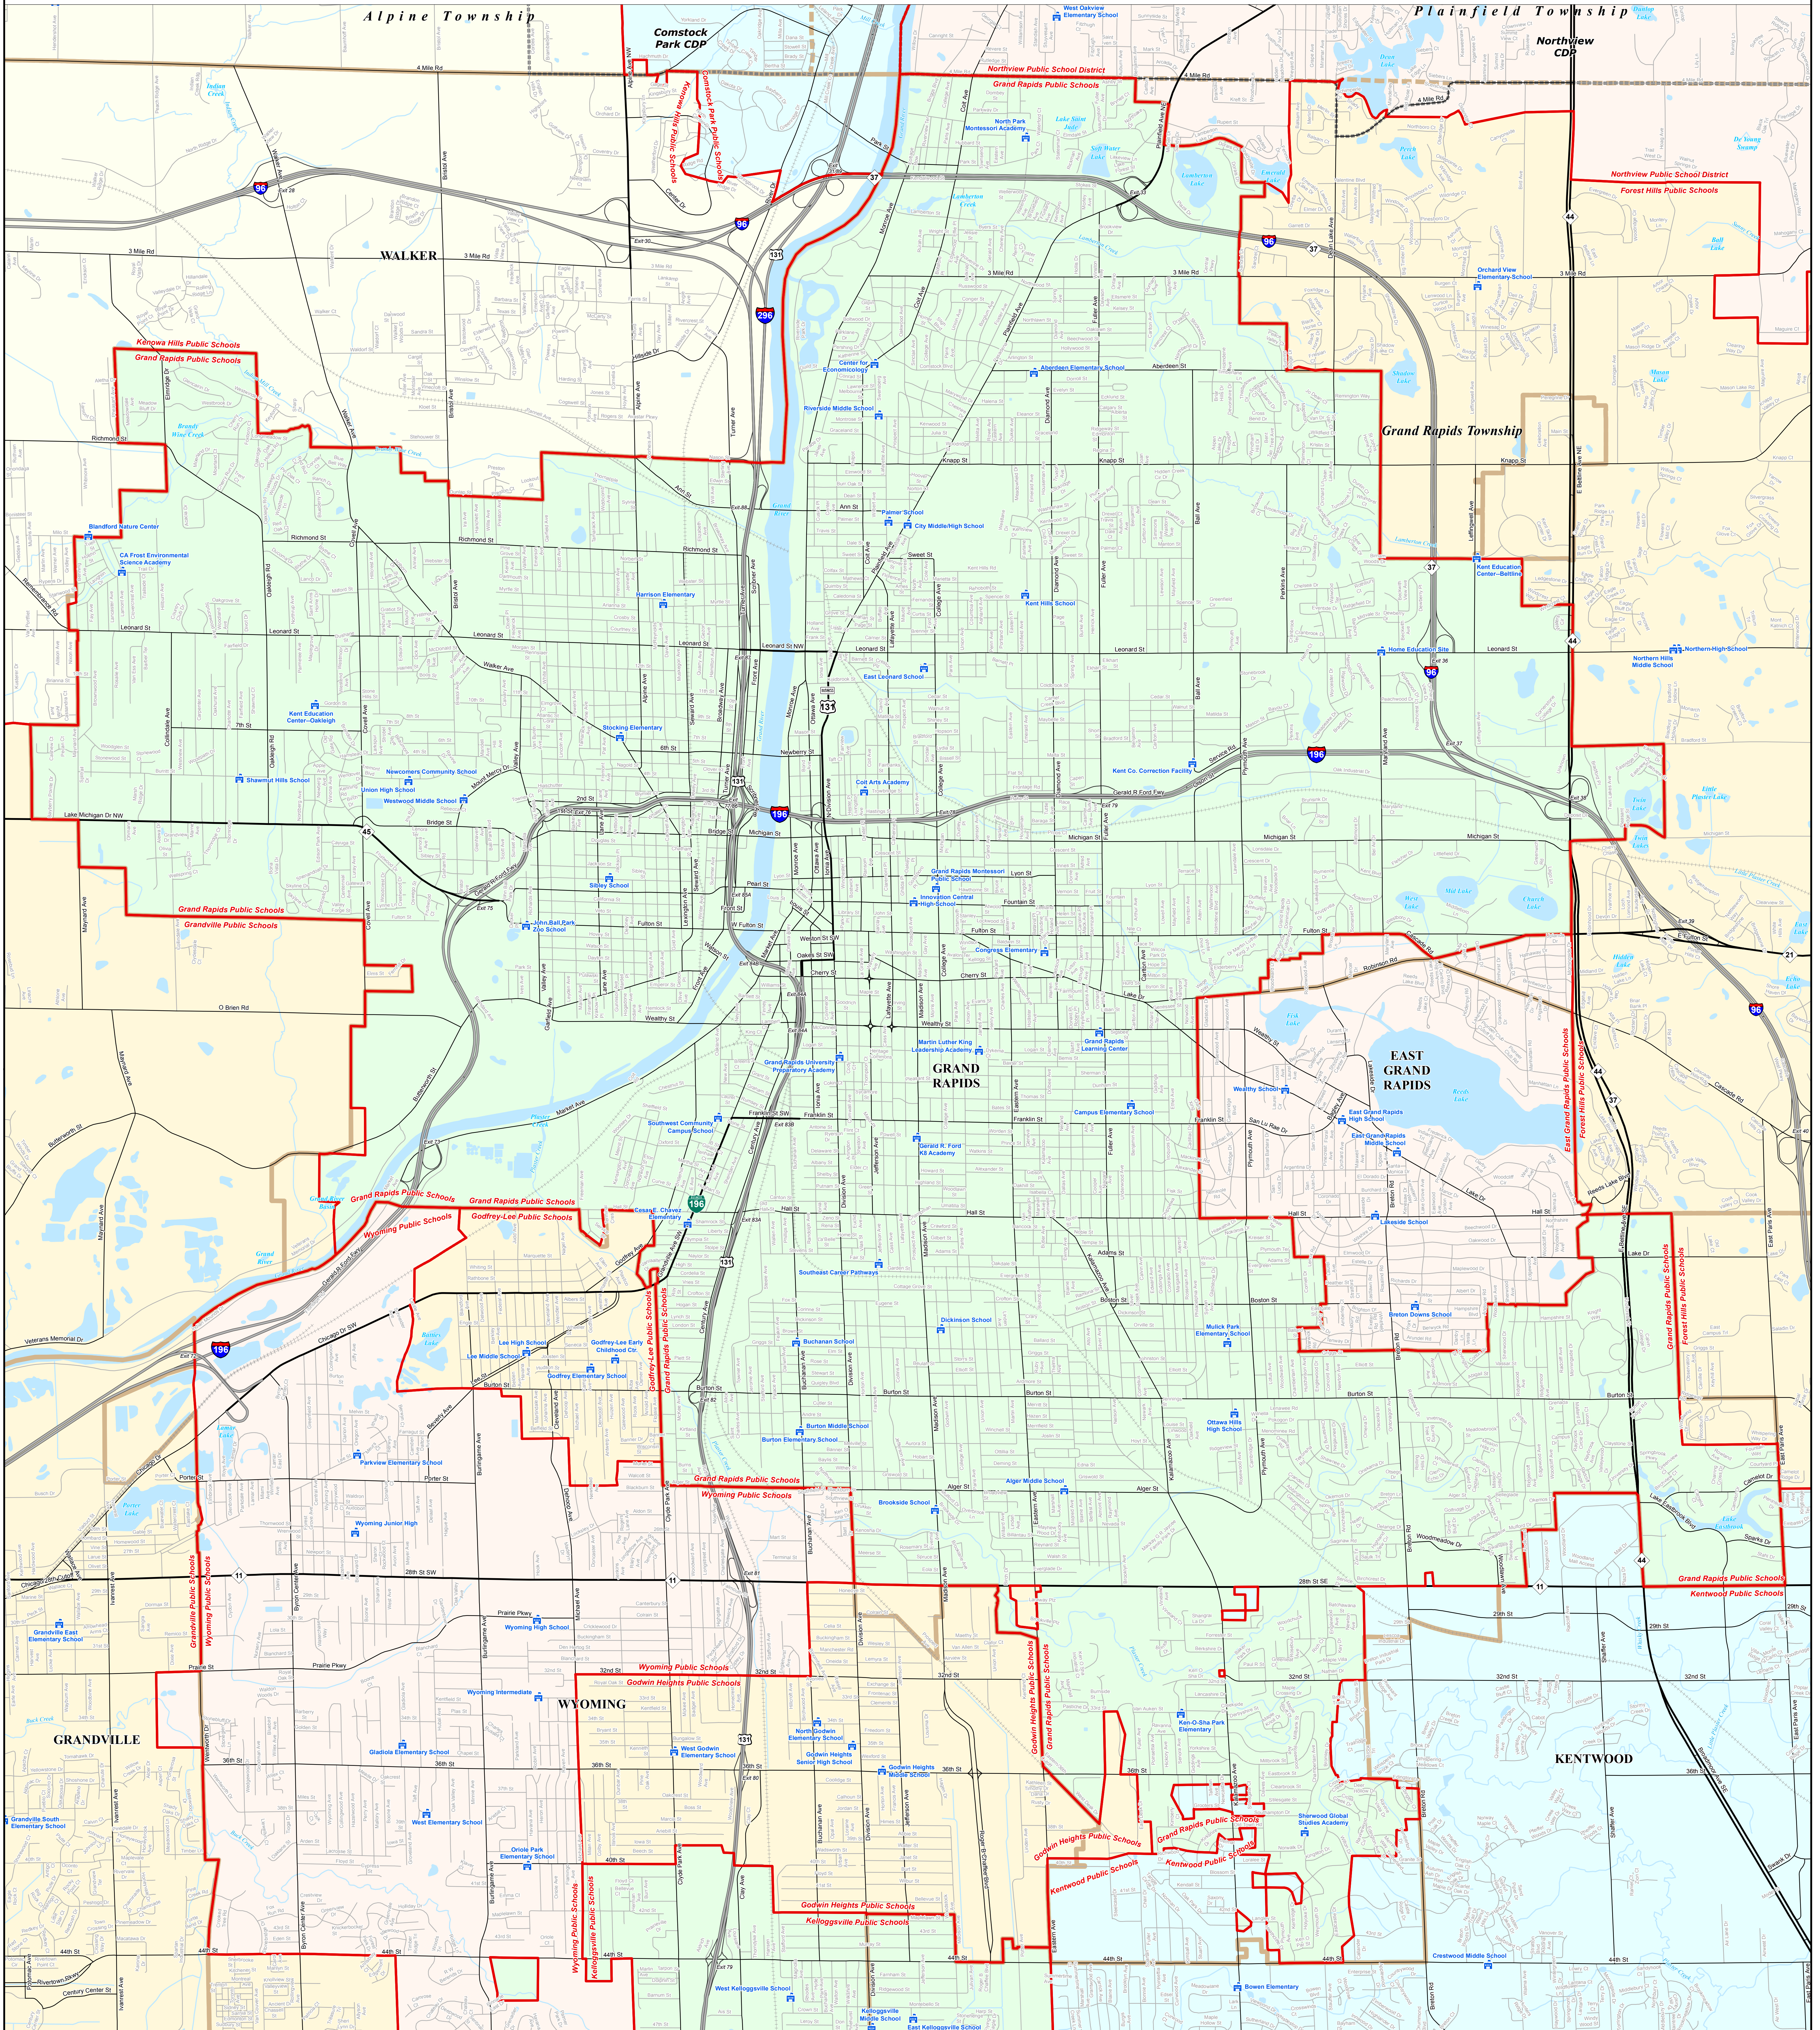

GRAND RAPIDS PUBLIC SCHOOLS

Kent ISD

*Note: Non K-12 School Districts identified with Asterisk (*) in Name

11/14/13

- School District - County - City - Township - Village - Census Designated Place	Legend - Unincorporated Place - School - Freeway - Highway - Primary Road - Local Road - Railroad - Water Feature - River, Stream, or Drain

Source: Michigan Geographic Framework, v13a